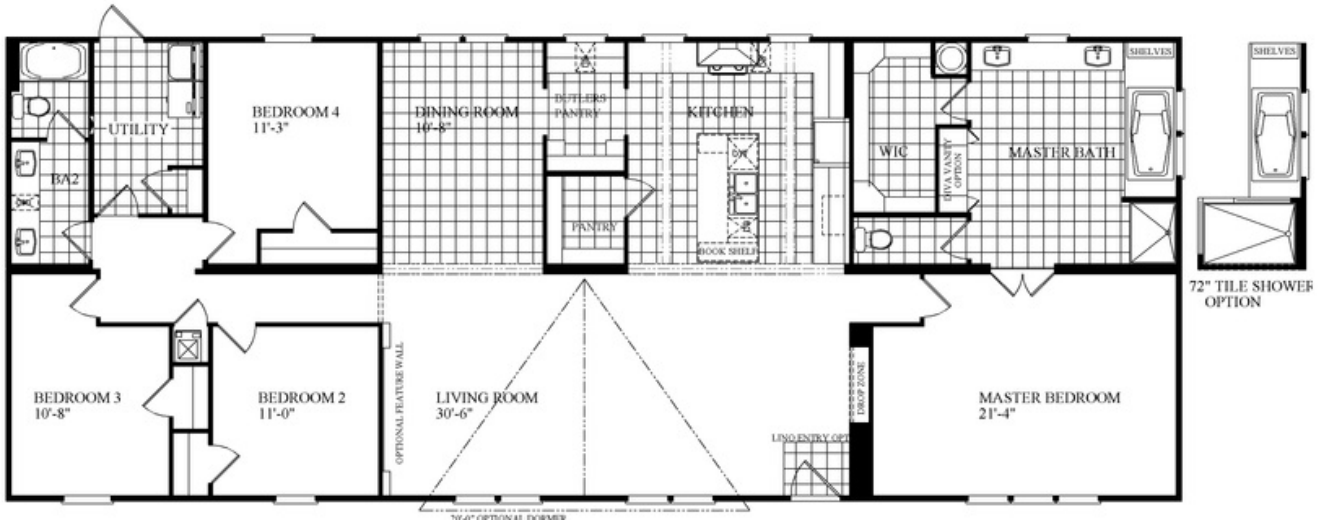

## THE SWEETWATER Model number: 45TMA32764AH18S

4 beds • 2 baths • 2432 sq.ft. • 32' width • 76' depth

Our home building facilities invest in continuous product and process improvements. Plans, dimensions, features, materials, specifications and availability are subject to change without notice or obligation. Renderings and floor plans are representative likenesses of our homes and may differ from the actual homes. We invite you to tour a Home Center near you and inspect the highest value in quality housing available or call (918) 728-2277 to speak with a Home Consultant. Copyright 2017, CMH. All rights reserved.

## THE SWEETWATER Model number: 45TMA32764AH18S

**4 beds • 2 baths • 2432 sq.ft. • 32' width • 76' depth**

Our home building facilities invest in continuous product and process improvements. Plans, dimensions, features, materials, specifications and availability are subject to change without notice or obligation. Renderings and floor plans are representative likenesses of our homes and may differ from the actual homes. We invite you to tour a Home Center near you and inspect the highest value in quality housing available or call (918) 728-2277 to speak with a Home Consultant. Copyright 2017, CMH. All rights reserved.