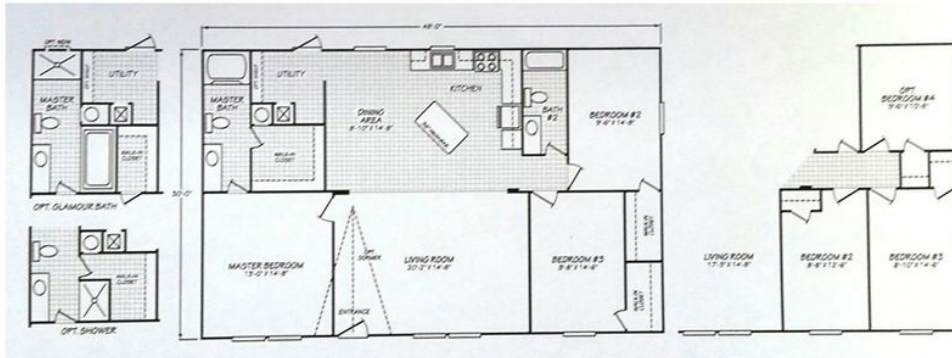

Berkshire

**Berkshire** Model number: 240BS32483B

**3 beds • 2 baths • 1440 sq.ft. • 30' width • 48' depth**

Our home building facilities invest in continuous product and process improvements. Plans, dimensions, features, materials, specifications and availability are subject to change without notice or obligation. Renderings and floor plans are representative likenesses of our homes and may differ from the actual homes. We invite you to tour a Home Center near you and inspect the highest value in quality housing available or call (918) 728-2277 to speak with a Home Consultant. Copyright 2017, CMH. All rights reserved.

## Berkshire

Model number: 240BS32483B

**3 beds • 2 baths • 1440 sq.ft. • 30' width • 48' depth**

Our home building facilities invest in continuous product and process improvements. Plans, dimensions, features, materials, specifications and availability are subject to change without notice or obligation. Renderings and floor plans are representative likenesses of our homes and may differ from the actual homes. We invite you to tour a Home Center near you and inspect the highest value in quality housing available or call (918) 728-2277 to speak with a Home Consultant. Copyright 2017, CMH. All rights reserved.