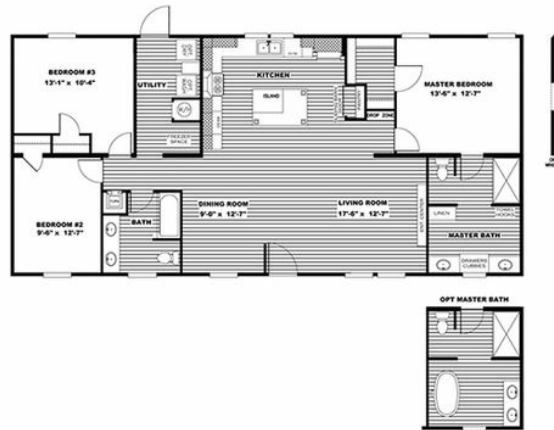

## Farmhouse Breeze Model number: 38SLC28563EH19

3 beds • 2 baths • 1568 sq.ft. • 28' width • 56' depth

Our home building facilities invest in continuous product and process improvements. Plans, dimensions, features, materials, specifications and availability are subject to change without notice or obligation. Renderings and floor plans are representative likenesses of our homes and may differ from the actual homes. We invite you to tour a Home Center near you and inspect the highest value in quality housing available or call (918) 728-2277 to speak with a Home Consultant. Copyright 2017, CMH. All rights reserved.

## Farmhouse Breeze Model number: 38SLC28563EH19

**3 beds • 2 baths • 1568 sq.ft. • 28' width • 56' depth**

Our home building facilities invest in continuous product and process improvements. Plans, dimensions, features, materials, specifications and availability are subject to change without notice or obligation. Renderings and floor plans are representative likenesses of our homes and may differ from the actual homes. We invite you to tour a Home Center near you and inspect the highest value in quality housing available or call (918) 728-2277 to speak with a Home Consultant. Copyright 2017, CMH. All rights reserved.